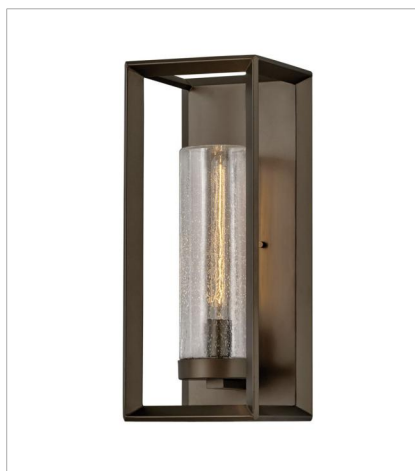

RHODES

OPEN AIR™
collection

Rhodes exudes warmth and a handsome appeal with a clean transitional design and generous proportions. Perfectly suited for either exterior or interior spaces, the Warm Bronze finish and clear seedy glass perfectly complement the robust framework. Vintage-inspired filament bulbs are recommended to complement these designs.

FINISH: Warm Bronze
GLASS: Clear Seedy

29304WB
LARGE SINGLE TIER
18.3" W, 28.3" H
Socketed
4-5w Cand. LED, 60w Equiv.

29304WB-LV
LARGE SINGLE TIER 12V
18.3" W, 28.3" H
Socketed
4-3.50w Cand. LED *Included

29306WB
SIX LIGHT LINEAR
42.3" W, 21.3" H
Socketed
6-10w Med. LED, 100w Equiv.

29302WB
MEDIUM WALL MOUNT SCONCE
7" W, 16.8" H
Socketed
1-10w Med. LED, 100w Equiv.

29309WB
LARGE WALL MOUNT LANTERN
9" W, 22" H
Socketed
1-10w Med. LED, 100w Equiv.