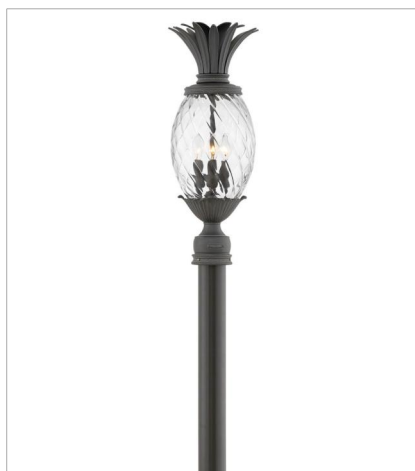

PLANTATION

A Hinkley classic, the ornate Plantation collection features exceptional pineapple shaped optic glass, durable aluminum construction and elaborate, decorative cast detailing to create a noble statement.

FINISH: Museum Black
GLASS: Clear Optic

2120MB
LARGE WALL MOUNT LANTERN
8" W, 21.3" H
Socketed
1-10w Med. LED, 75w Equiv.

2124MB
LARGE WALL MOUNT LANTERN
10.3" W, 28" H
Socketed
3-5w Cand. LED, 60w Equiv.

2126MB
EXTRA SMALL WALL MOUNT LANTERN
6" W, 14" H
Socketed
1-10w Med. LED, 60w Equiv.

2122MB
SMALL WALL MOUNT LANTERN
12.5" W, 28.5" H
Socketed
4-5w Cand. LED, 40w Equiv.

2121MB
EXTRA LARGE POST OR PIER MO...
10.3" W, 25.3" H
Socketed
3-5w Cand. LED, 40w Equiv.