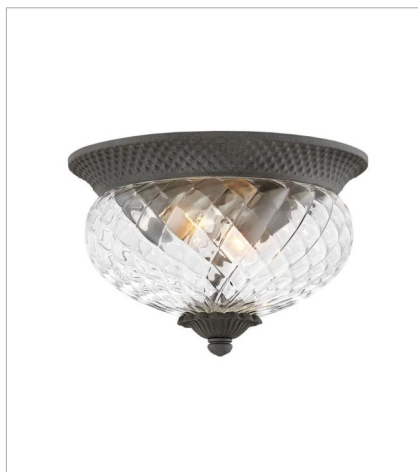

PLANTATION

A Hinkley classic, the ornate Plantation collection features exceptional pineapple shaped optic glass, durable aluminum construction and elaborate, decorative cast detailing to create a noble statement.

FINISH: Museum Black
GLASS: Clear Optic

2128MB
SMALL FLUSH MOUNT
12" W, 8" H
Socketed
2-8w Med. LED, 60w Equiv.