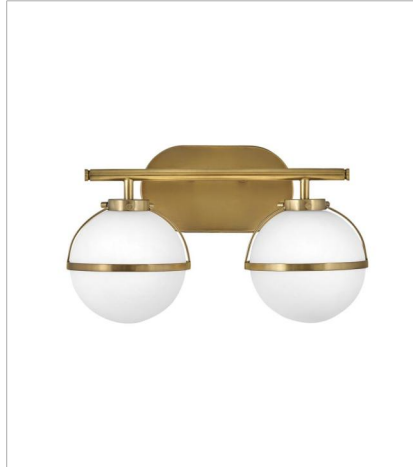

# HOLLIS

The distinctive vintage globe design of Hollis evokes a mid-century mood, yet its clean lines and sophisticated silhouette provide versatility for a variety of décors. Etched opal glass globes shine against a Heritage Brass or a Black finish.

**FINISH:** Heritage Brass  
**GLASS:** Etched Opal

**5660HB-LL**  
SINGLE LIGHT VANITY  
6.3" W, 16" H  
Socketed  
1-5w G9 LED \*Included

**5662HB-LL**  
TWO LIGHT VANITY  
15" W, 9.3" H  
Socketed  
2-5w G9 LED \*Included

**5663HB-LL**  
THREE LIGHT VANITY  
24" W, 9.3" H  
Socketed  
3-5w G9 LED \*Included

**39675HB**  
MEDIUM FOUR LIGHT LINEAR  
42.3" W, 13.8" H  
Socketed  
4-5w G9 LED, 40w Equiv.

**39674HB**  
LARGE SEMI-FLUSH MOUNT  
32" W, 12" H  
Socketed  
5-5w G9 LED, 40w Equiv.