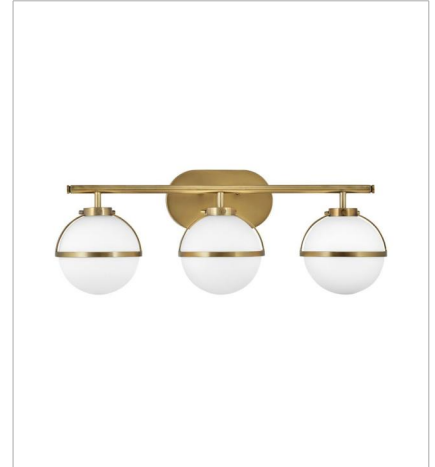

# HOLLIS

The distinctive vintage globe design of Hollis evokes a mid-century mood, yet its clean lines and sophisticated silhouette provide versatility for a variety of décors. Etched opal glass globes shine against a Heritage Brass or a Black finish.

**FINISH:** Heritage Brass  
**GLASS:** Etched Opal

**5660HB-LL**  
SINGLE LIGHT VANITY  
6.3" W, 16" H  
Socketed  
1-5w G9 LED \*Included

**5662HB-LL**  
TWO LIGHT VANITY  
15" W, 9.3" H  
Socketed  
2-5w G9 LED \*Included

**5663HB-LL**  
THREE LIGHT VANITY  
24" W, 9.3" H  
Socketed  
3-5w G9 LED \*Included

**39675HB**  
MEDIUM FOUR LIGHT LINEAR  
42.3" W, 13.8" H  
Socketed  
4-5w G9 LED, 40w Equiv.

**39674HB**  
LARGE SEMI-FLUSH MOUNT  
32" W, 12" H  
Socketed  
5-5w G9 LED, 40w Equiv.