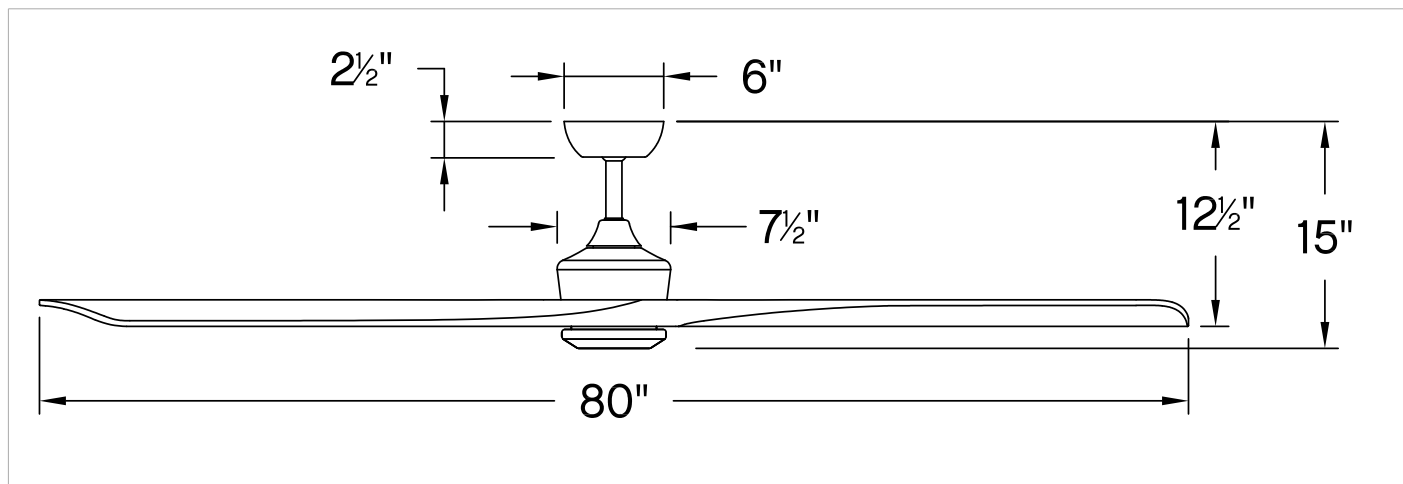

SCULPT

903680FGT-LDD

SCULPT 80" LED FAN

DETAILS	
FAN FINISH:	Graphite
GLASS:	Etched Opal
BLADE COUNT:	3
SLOPE DEGREE:	20

DIMENSIONS	
WIDTH:	80"
HEIGHT:	15"

LIGHT SOURCE	
LED NAME:	E2G16W7PP
VOLTAGE:	120v
LUMENS:	1320
CRI:	90

MOUNTING	
CANOPY:	6" Dia.
LEAD WIRE:	1 x 76"

SHIPPING	
CARTON LENGTH:	44.5
CARTON WIDTH:	15.8
CARTON HEIGHT:	11.4

Sculpt defines modern elegance. Its Solid Wood blades are complemented by a clean etched opal glass, seamlessly adding the adequate amount of contemporary character. Sculpt features solid wood blades and is available in Matte Black with Walnut blades or Graphite with Driftwood blades. Sculpt is DAMP rated, making it perfect for both interior and outdoor settings.

HINKLEY

HINKLEY
33000 Pin Oak Parkway
Avon Lake, OH 44012

PHONE: (440) 653-5500
Toll Free: 1 (800) 446-5539

hinkley.com

SCULPT 80" LED FAN

903680FGT-LDD

PERFORMANCE SPECIFICATIONS	STANDARD	
	HIGH SPEED	AVERAGE SPEED
Airflow	11023	8548
EnergyUse	33.1	19
EnergyCost	9	5
Efficiency	333	439
AMPS	0.47	0.28
RPMS	115	83