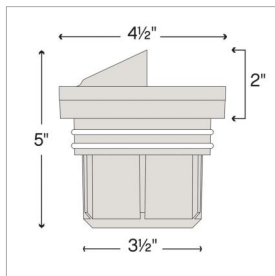

WELL LIGHT

15708BZ-LMA30K

VARIABLE OUTPUT LED 3000K SHIELDED

DETAILS	
FINISH:	Bronze
MATERIAL:	Aluminum
GLASS:	Clear Lens
DIMMABLE:	No

DIMENSIONS	
WIDTH:	4.5"
HEIGHT:	5"
DEPTH:	4.5
WEIGHT:	3.4lb

LIGHT SOURCE	
LIGHT SOURCE:	LumaCore
LED NAME:	30G4SE-12W
WATTAGE:	12w, 8w, 5w, 3w LumaCore LED *Included
VOLTAGE:	12v
VOLT AMPS:	12.4, 7.8, 5.3, 3.2
LUMENS:	750, 475, 350, 260
CRI:	80
INCANDESCENT EQUIVALENCY:	1 x 60w, 45w, 35w, 25w
DIMMABLE:	No
TRANSFORMER REQUIRED:	Yes

MOUNTING	
LEAD WIRE:	1 X 36"

SHIPPING	
CARTON LENGTH:	7
CARTON WIDTH:	7
CARTON HEIGHT:	13.5
CARTON WEIGHT:	4.5

PRODUCT DETAILS:

- LumaCore Series products carry a lifetime limited warranty
- PVC constructed concrete pour kit and burial sleeve are supplied
- Incorporates CREE LEDs with application performance tested by CREE
- Wet Rated; Suitable for outdoor settings
- Wattage settings include: 3W (260 Lumens), 5W (350 Lumens), 8W (475 Lumens), 12W (750 Lumens)
- Includes a dense foam cap to prevent concrete from entering
- Photometrics based off engine photometrics
- Classic lines and heritage details complement traditional architecture