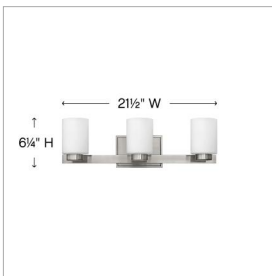

MILEY

5053BN

THREE LIGHT VANITY

Miley's chic design complements a variety of decors with its sleek lines and elegant glass shape. The cast stepped back plate and cast glass holders in Chrome or Brushed Nickel finishes add to its beauty.

DETAILS	
FINISH:	Brushed Nickel
MATERIAL:	Metal
GLASS:	Etched White
DIMMABLE:	Yes

DIMENSIONS	
WIDTH:	21.5"
HEIGHT:	6.3"
WEIGHT:	5lb
BACK PLATE:	6.5"W X 4.5"H
EXTENSION:	5.5"
TOP TO OUTLET:	4"

LIGHT SOURCE	
LIGHT SOURCE:	Socketed
WATTAGE:	3-60w G-9 *Included or 3-5w G9 LED, 60w Equiv.
VOLTAGE:	120v

SHIPPING	
CARTON LENGTH:	27.5
CARTON WIDTH:	8
CARTON HEIGHT:	7.3
CARTON WEIGHT:	6

PRODUCT DETAILS:

- Can be mounted either up or down to best fit your space
- Damp Rated; Suitable for bathrooms and other interior spaces only
- Merging the best of traditional and modern elements with a sophisticated and streamlined look