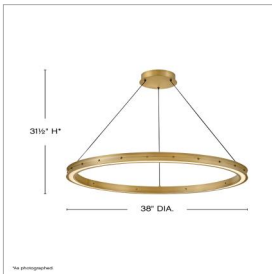

ALTHEA

FR41476LCB

LARGE CHANDELIER

Elegant in its minimalism, Althea is simply adorned, accented by decorative screws in a matching Lacquered Brass or Satin Black finish. An etched diffuser softly diffuses light from the top and bottom, filling your entire space with warm illumination.

DETAILS

FINISH:	Lacquered Brass
MATERIAL:	Steel
SLOPE DEGREE:	40
DIMMABLE:	YES - CL TYPE DIMMER (SSL7A)

DIMENSIONS

WIDTH:	38"
HEIGHT:	31.5"
WEIGHT:	16.4lb

LIGHT SOURCE

LIGHT SOURCE:	Integrated LED
LED NAME:	EB230K90312481
WATTAGE:	114w LED *Included
VOLTAGE:	120v/277v
LUMENS:	4600
CRI:	93
INCANDESCENT EQUIVALENCY:	4 x 100w
DIMMABLE:	YES - CL TYPE DIMMER (SSL7A)

MOUNTING

CANOPY:	8" Dia.
LEAD WIRE:	1 X 120"
MAX HEIGHT:	100

SHIPPING

CARTON LENGTH:	42.8
CARTON WIDTH:	42.5
CARTON HEIGHT:	6
CARTON WEIGHT:	25.4

PRODUCT DETAILS:

- Dry Rated; Suitable for indoor living spaces only
- Fixtures feature an easy install cable
- Can be hung on a sloped ceiling
- LED components carry a 5-year limited warranty
- Bold silhouette with dramatic details creates a modern statement